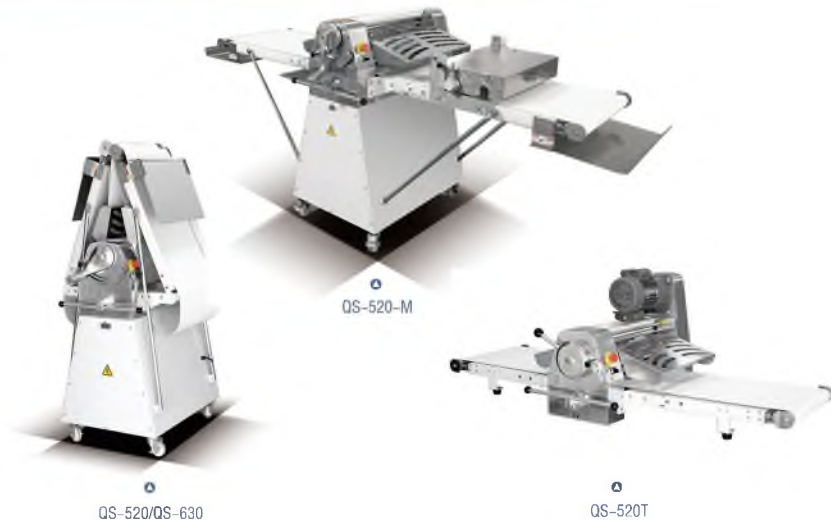

<https://hongling.nt-rt.ru/> || hgo@nt-rt.ru

Dough Sheeter

Model	Product Name	Belt Size	Voltage	Net Weight	Expanded Width/ Height	Max Dough Capacity	Note
H-520BE	520 dough sheeter	500x2000	220/380 V 50Hz	260kg	2520x1282	5kg	
H-630BE	630 dough sheeter	610x2800	220/380 V 50Hz	320kg	3320x1285	6.5kg	
QS-520	520 dough sheeter	500x2160	220/380 V 50Hz	190kg	2750x950	5.0kg	
QS-630	630 dough sheeter	630x2400	220/380 V 50Hz	230kg	2980x1100	6.5kg	
QS-520TM	520 dough sheeter with cutting mould	500x2160	220/380 V 50Hz	220kg	2750x950	5.5kg